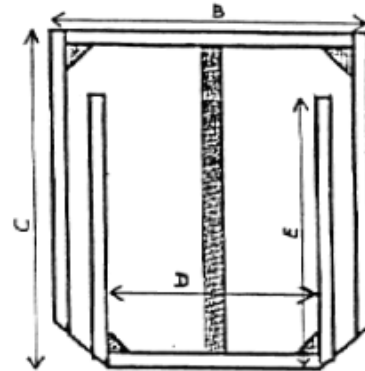

Experience and know-how Supravox also expresses itself on the realization of loudspeakers. We have done a lot of studies to test the possibilities of loudspeaker baffling.

Assembly in low register or bass-medium for the 285 GMF or the 400-2000. This well-known load of the audiophiles is an enclosure Bass Reflex with laminar multi-vents laid out on both sides of the loudspeaker. These boxes offer a low register powerful and very precise, half-compartment with 500Hz they are the ideal complement of our 1 inch horn with 1 inch driver.

Efficiency: 99dB
Frequency response: 40Hz-7KHz
Impedance: 8Ω
Power max. RMS: 70W

Suspension: 3 paper pleats
Linear excursion: 8mm
Magnet diameter: 120mm
Magnetic field: 1.4 T
Diameter HP: 290/307mm
Frame thickness: Alu 8mm
Diameter fixation: 294mm
Diameter drilling holes: 280mm
Depth HP: 128mm