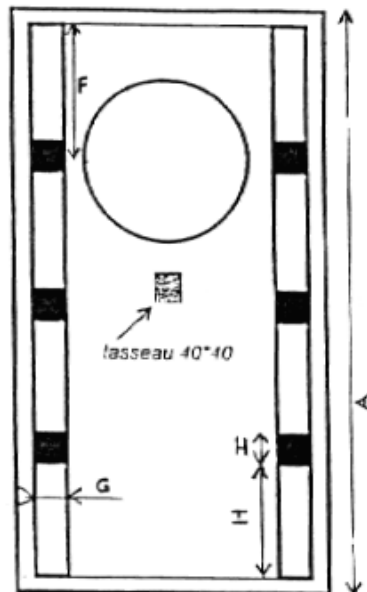

Experience and know-how Supravox also expresses itself on the realization of loudspeakers. We have done a lot of studies to test the possibilities of loudspeaker baffling.

Assembly in low register or bass-medium for the 285 GMF or the 400-2000. This well-known load of the audiophiles is an enclosure Bass Reflex with laminar multi-vents laid out on both sides of the loudspeaker. These boxes offer a low register powerful and very precise, half-compartment with 500Hz they are the ideal complement of our 1 inch horn with 1 inch driver.

Efficiency: 99dB
Frequency response: 40Hz-7KHz
Impedance: 8Ω
Power max. RMS: 70W

Suspension: 3 paper pleats
Linear excursion: 8mm
Magnet diameter: 120mm
Magnetic field: 1.4 T
Diameter HP: 290/307mm
Frame thickness: Alu 8mm
Diameter fixation: 294mm
Diameter drilling holes: 280mm
Depth HP: 128mm