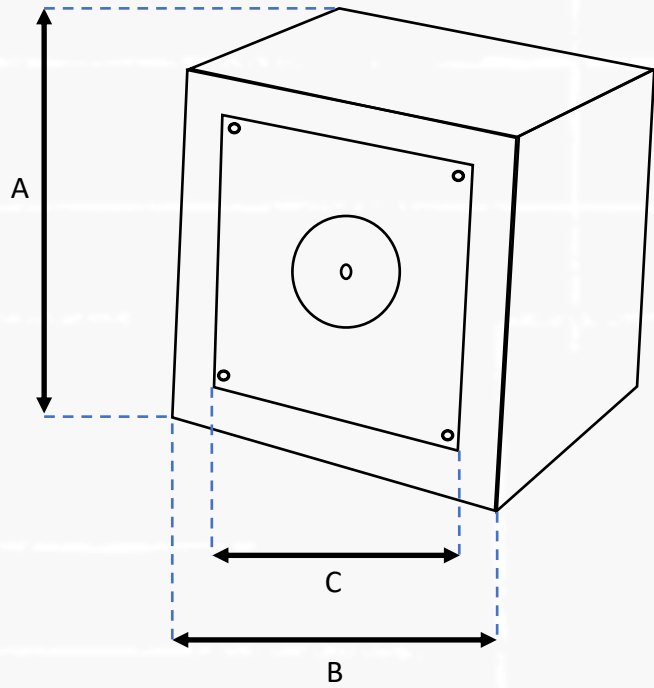

Kit
Caisson RJ

Dimension of piece of wood		
Driver Type	215 RTF or DC	265 GMF
A	400	500
B	500	600
C	400	500
D	500	600
E	400	550
F	195	260
G	9	12
H	19	23
I	215	295
J	195	260