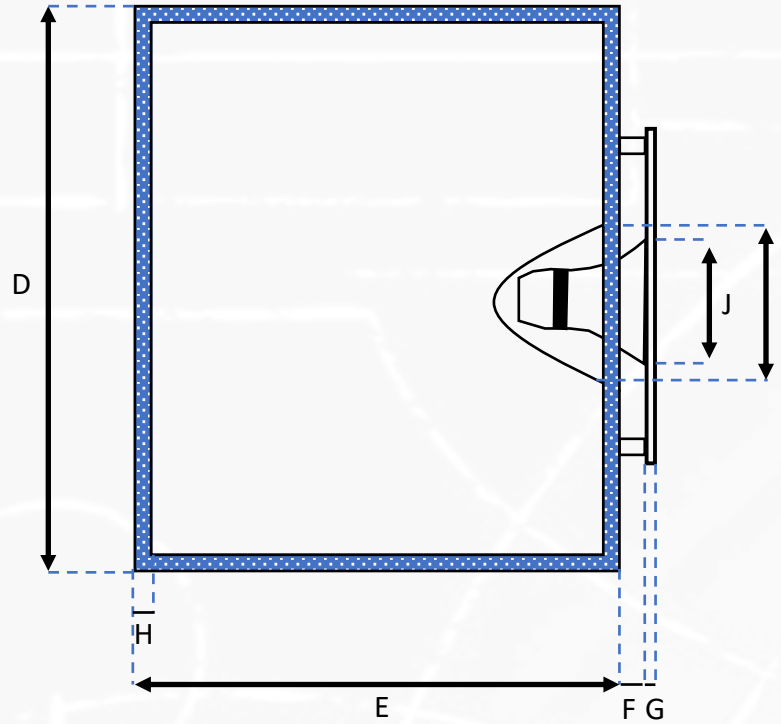

Kit
Caisson RJ

Dimension of piece of wood		
Driver Type	215 RTF or DC	265 GMF
A	400	500
B	500	600
C	400	500
D	500	600
E	400	550
F	195	260
G	9	12
H	19	23
I	215	295
J	195	260